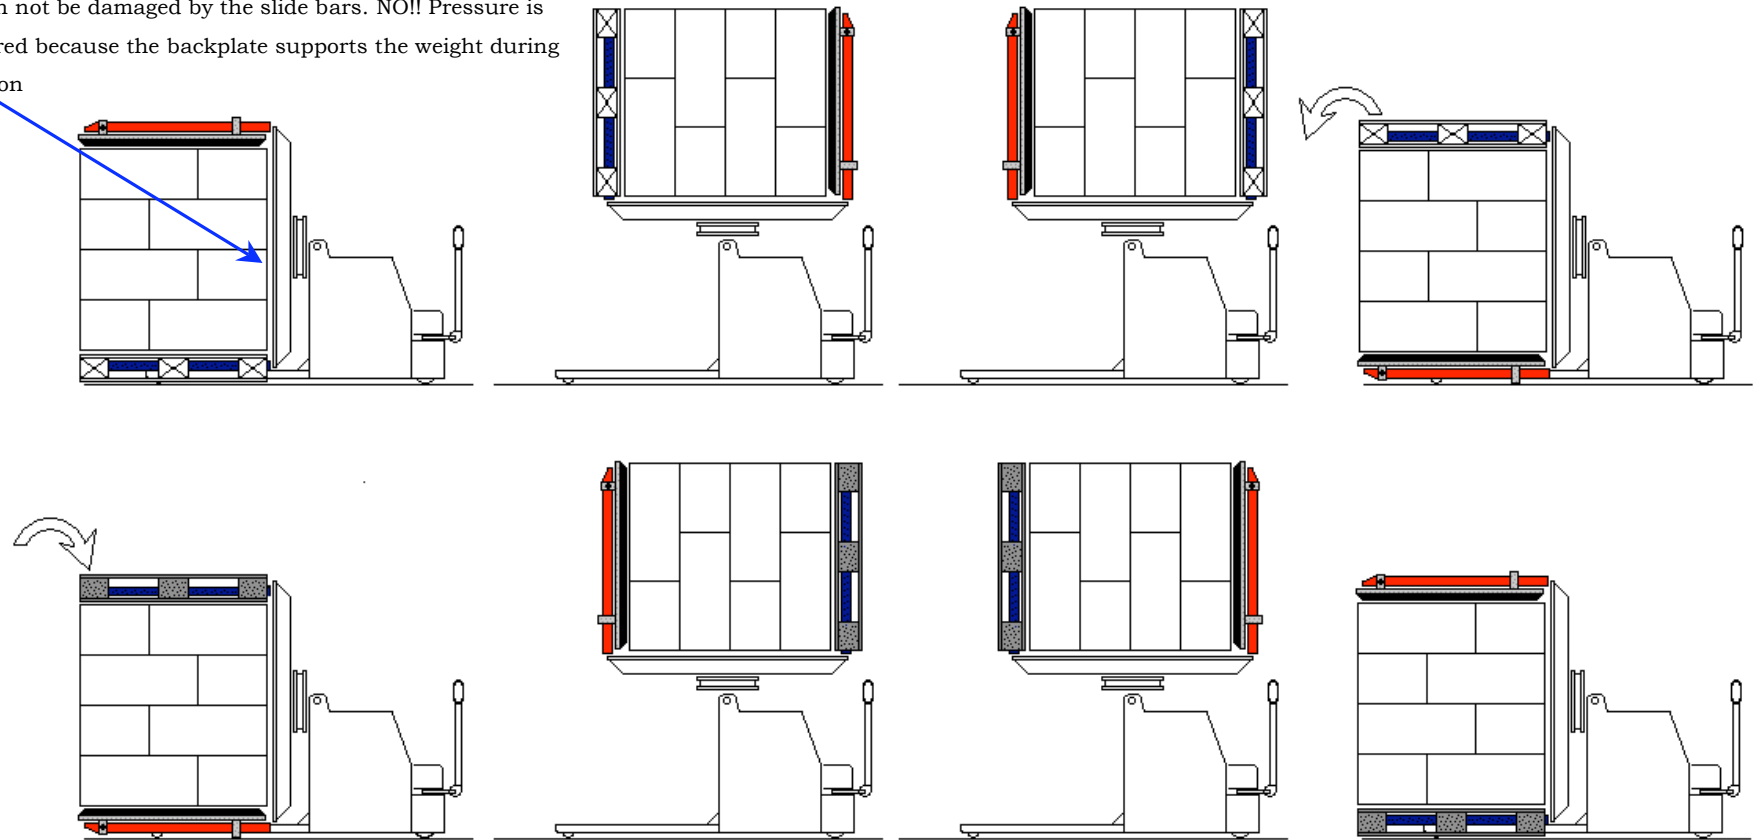

Mobiles

- *Changing boxes* 0-180-0 degrees. Goods are not allowed to stay up-side-down (with use of an uppergrid)

Put boxes against the backplates. Boxes don't change shape so can not be damaged by the slide bars. NO!! Pressure is required because the backplate supports the weight during rotation